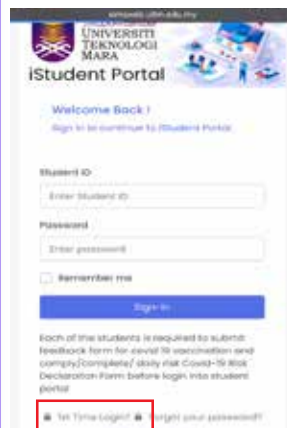

# LOGIN TO STUDENT PORTAL FOR NEW STUDENTS

UNIVERSITI  
TEKNOLOGI  
MARA

Institut  
Pengajian Siswazah

STEP  
01

Visit  
<https://istudent.uitm.edu.my/>

Click  
'Student Login'

STEP  
02

Click  
'1st Time Login'

STEP  
03

Submit Vaccination  
Status

Try to fill up the  
required fill without  
leave any field empty

Suggestion :  
Not Available

STEP  
04

Submit  
Saring C-19

STEP  
05

Re-login to  
student portal